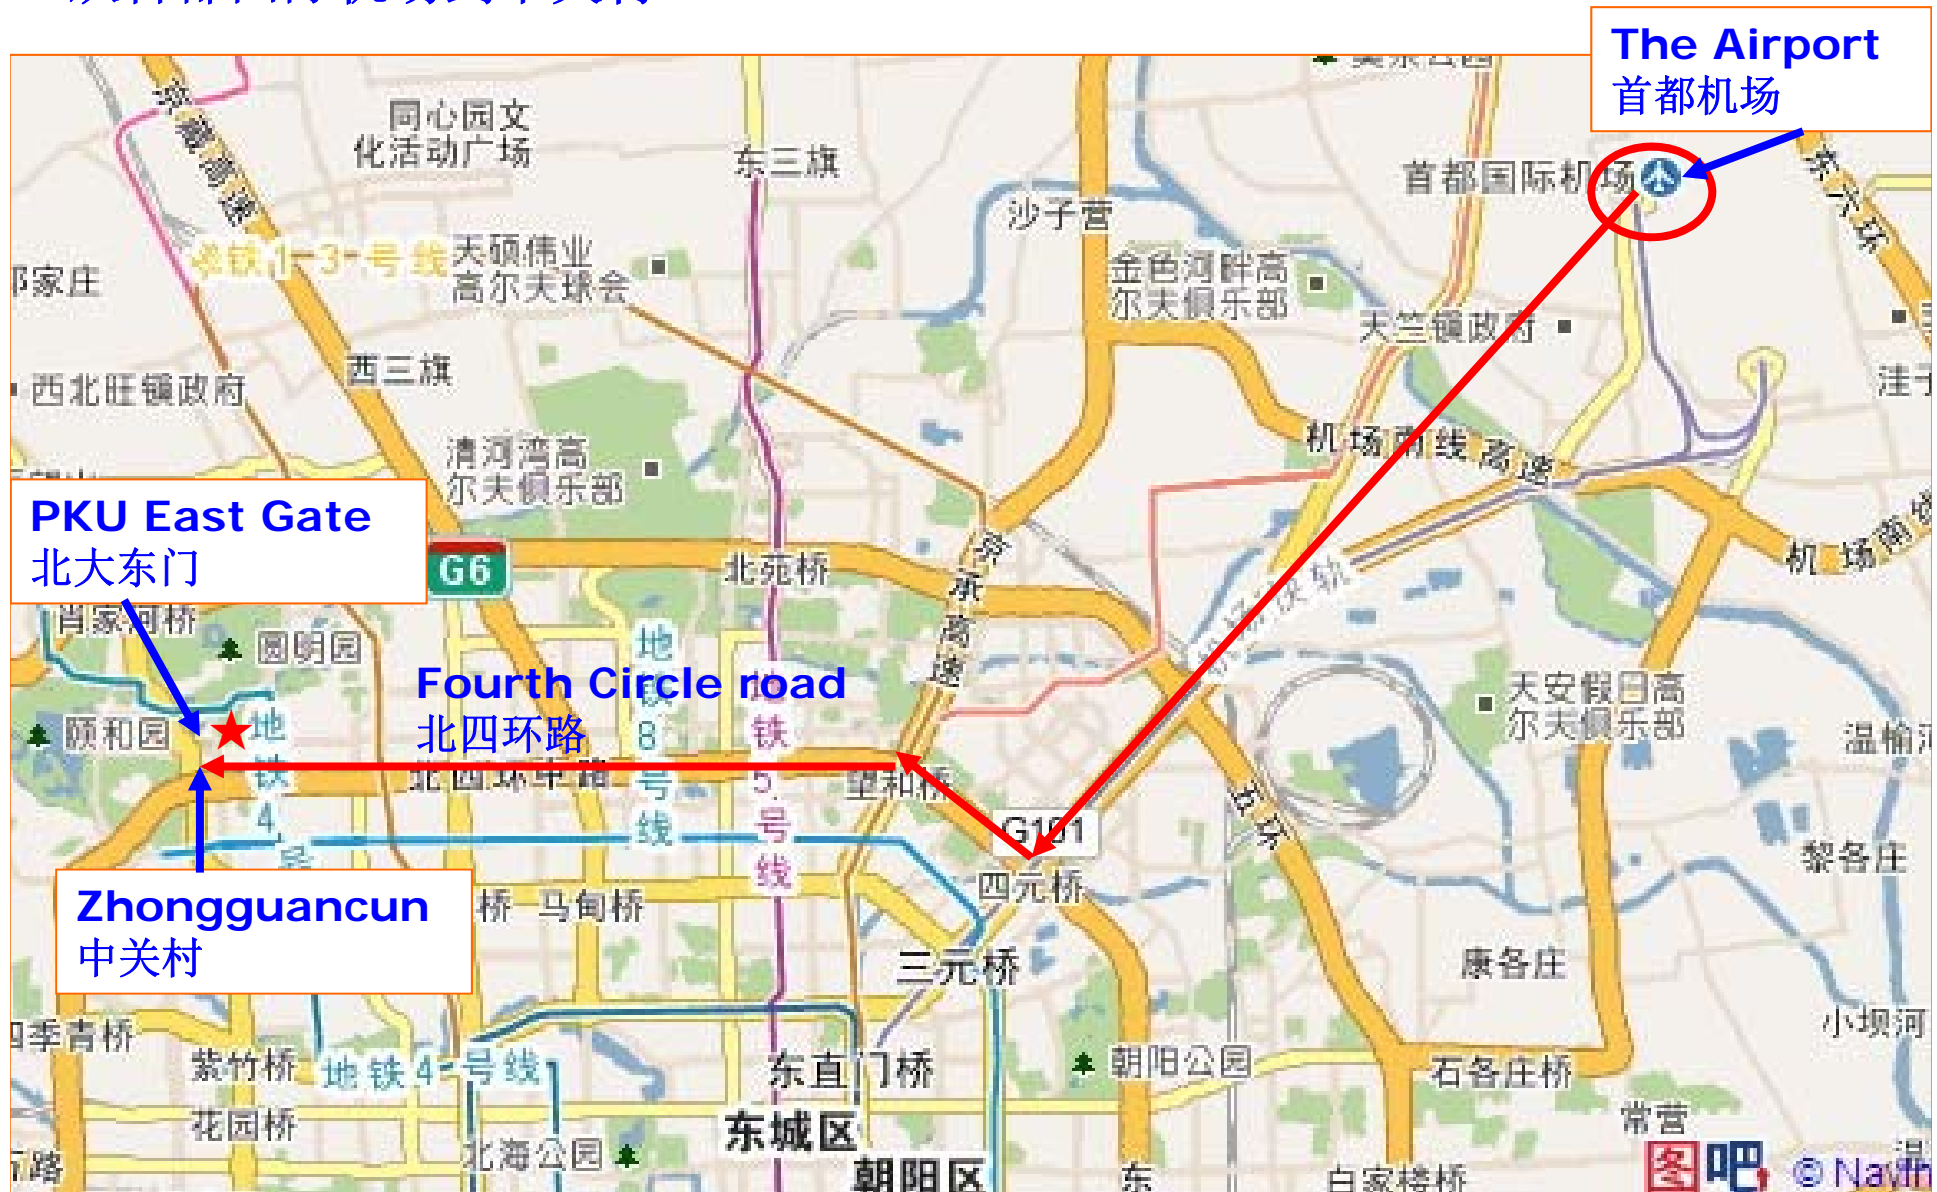

Local Transportation Information

- Change some Chinese currency at the airport.
- Take a taxi at the Airport, and ask the driver to go to Zhongguancun and then to the PKU Zhongguanyuan Global Village. The Taxi should cost about 150 Yuan, including the highway fee.
(**show to the driver** 到: 中关村 →北大中关村新园饭店)
- The maps in the following two pages may help you and the driver to arrive the Hotel.
- Contact:
Zhongguanyuan Global Village
Add:No.126,Zhongguancun North Street, Haidian District,
Beijing,China Tel: 62752288;FAX:62752289
<http://www.pkugv.com/>
- In case of problem, please call Prof. Yanlin Ye at 13910062535

From the Beijing Capital Int. Airport to Zhongguancun
从首都国际机场到中关村

PKU East Gate
北大东门

Accelerator Bld.
北大加速器楼

地图 三維 路况信息 视野内搜索

北京大学
北京大学东门

北京大学技术物理系

**Zhongguanyuan
Global Village
#1 Bld.**
中关村新园1号楼

#9 Bld.

Zhongguancun
中关村